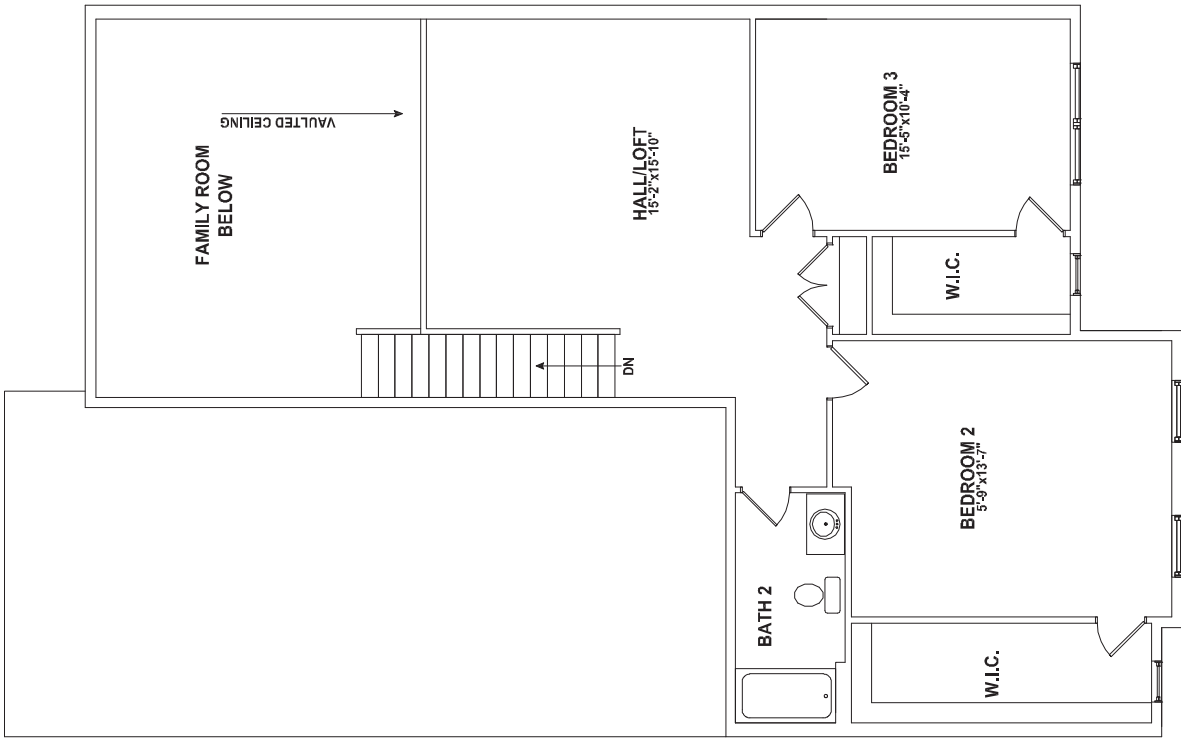

**KELLERTON**

The **Morgan**

*Elevations (Left to Right): Farmhouse, Heritage, Vintage, Heritage, Farmhouse Alternate*

**KeystoneCustomHome.com**

Floorplans, elevations and options shown in this brochure are for illustrative purposes only. Elements shown do vary per community and may change without notice. All room dimensions are approximate. Copyright © 2020 Keystone Custom Homes. All Rights Reserved. 200507

**KEYSTONE**  
CUSTOM HOMES

**KEELLERTON**

The **Morgan**

**First Floor**

*Options Shown: Venetian Bath Package in Owner's Suite*

**Second Floor**

**KeystoneCustomHome.com**

Floorplans, elevations and options shown in this brochure are for illustrative purposes only. Elements shown do vary per community and may change without notice. All room dimensions are approximate. Copyright © 2020 Keystone Custom Homes. All Rights Reserved. 200507