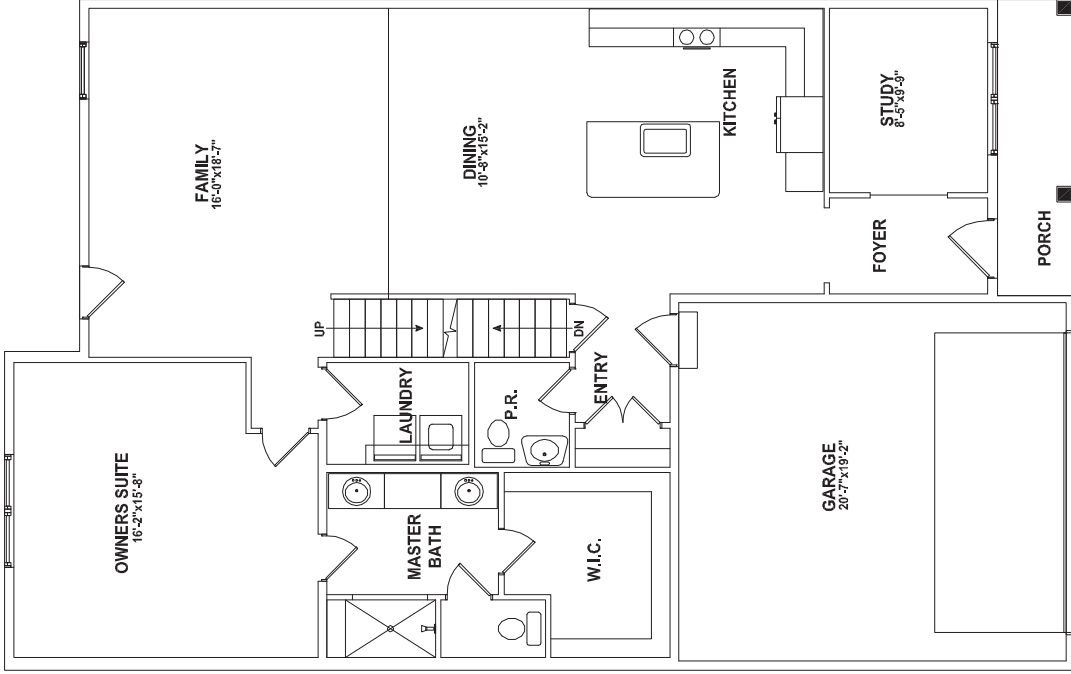

**KELLERTON**

The **Morgan**

*Elevations (Left to Right): Farmhouse, Heritage, Vintage, Heritage, Farmhouse Alternate*

**KeystoneCustomHome.com**

Floorplans, elevations and options shown in this brochure are for illustrative purposes only. Elements shown do vary per community and may change without notice. All room dimensions are approximate. Copyright © 2020 Keystone Custom Homes. All Rights Reserved. 200507

**KEYSTONE**  
CUSTOM HOMES

**KEELLERTON**

The **Morgan**

**First Floor**

*Options Shown: Venetian Bath Package in Owner's Suite*

**Second Floor**

**KeystoneCustomHome.com**

Floorplans, elevations and options shown in this brochure are for illustrative purposes only. Elements shown do vary per community and may change without notice. All room dimensions are approximate. Copyright © 2020 Keystone Custom Homes. All Rights Reserved. 200507