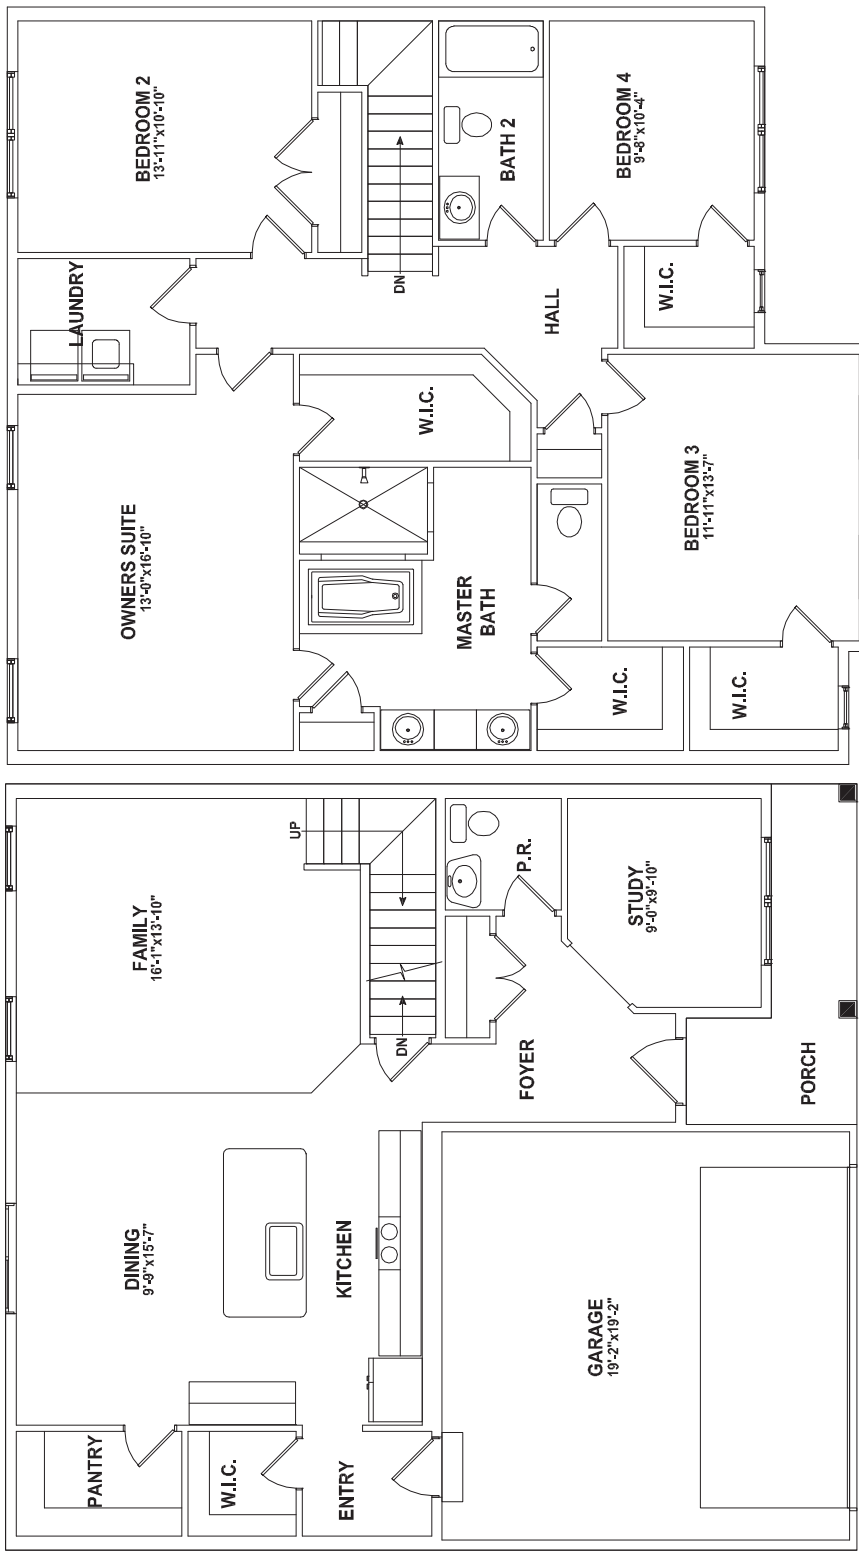

**KELLERTON**

The **Cumberland**

*Elevations (Left to Right): Farmhouse, Heritage, Vintage, Heritage, Farmhouse Alternate*

**KeystoneCustomHome.com**

Floorplans, elevations and options shown in this brochure are for illustrative purposes only. Elements shown do vary per community and may change without notice. All room dimensions are approximate. Copyright © 2020 Keystone Custom Homes. All Rights Reserved. 200507

**KEYSTONE**  
CUSTOM HOMES

**KELLERTON**

The **Cumberland**

*First Floor*

*Second Floor*

*Options Shown: Venetian Bath Package in Owner's Suite*

**KeystoneCustomHome.com**

Floorplans, elevations and options shown in this brochure are for illustrative purposes only. Elements shown do vary per community and may change without notice. All room dimensions are approximate. Copyright © 2020 Keystone Custom Homes. All Rights Reserved. 200507