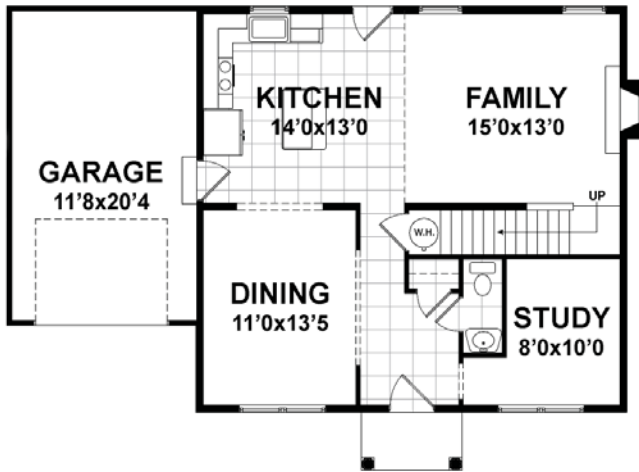

## Heritage Elevation

Options Shown: Facing Package 2, Front Door Sidelites, 2-Car Load Garage, Extended Porch and Dormers

## First Floor

8ft. First Floor Ceilings  
Options Shown: Kitchen Island and Family Fireplace

## Second Floor

Options Shown: Double Bowl Vanity

**Vintage Elevation**  
Options Shown: 2-Car Side Load Garage

**Traditional Elevation**  
Options Shown: Front Porch, Facing 3 with Brick and 2-Car Side Load Garage

Optional  
4 Bedroom  
Layout