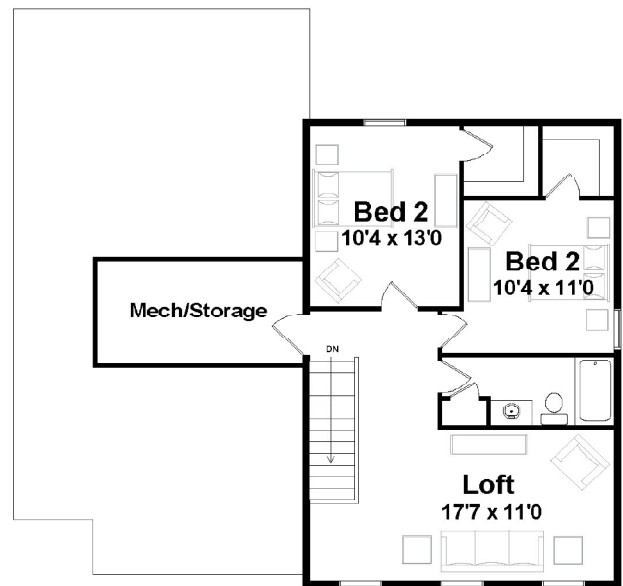

Heritage Elevation

First Floor

8ft. First Floor Ceilings

Options Shown: Family Fireplace, Double Bowl Vanity, Kitchen Pantry, and Kitchen Half Wall Countertop

Second Floor

Traditional Elevation

Vintage Elevation
Optional Dormer Shown