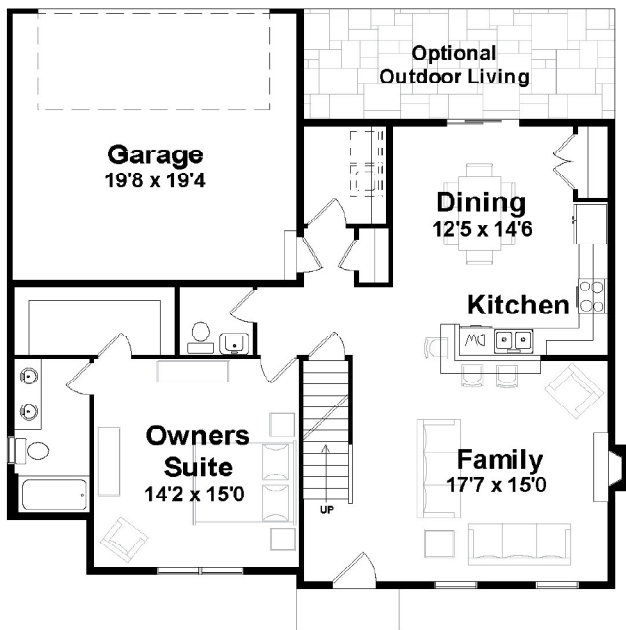

Heritage Elevation

First Floor

8ft. First Floor Ceilings

Options Shown: Family Fireplace, Double Bowl Vanity, Kitchen Pantry, and Kitchen Half Wall Countertop

Second Floor

Traditional Elevation

Vintage Elevation
Optional Dormer Shown