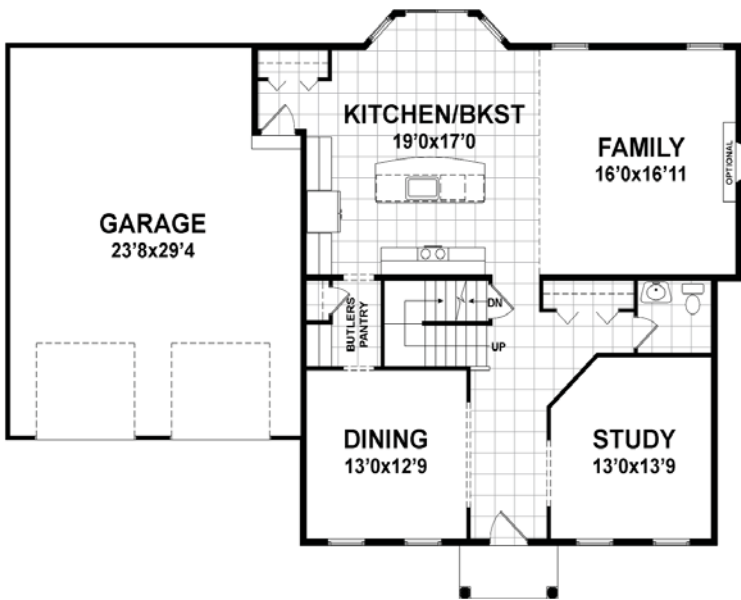

## Traditional Elevation

Options Shown: Facing Package 3, Front Door Sidelites, Dormers, Half Round Windows, Copper Porch Roof and Side Load Garage

**First Floor**  
9ft. Ceilings  
Options Shown: Family Fireplace

**Second Floor**  
Options Shown: Owners Suite Bath Package

### Heritage Elevation

Options Shown: Facing Package 3 and Side Load Garage