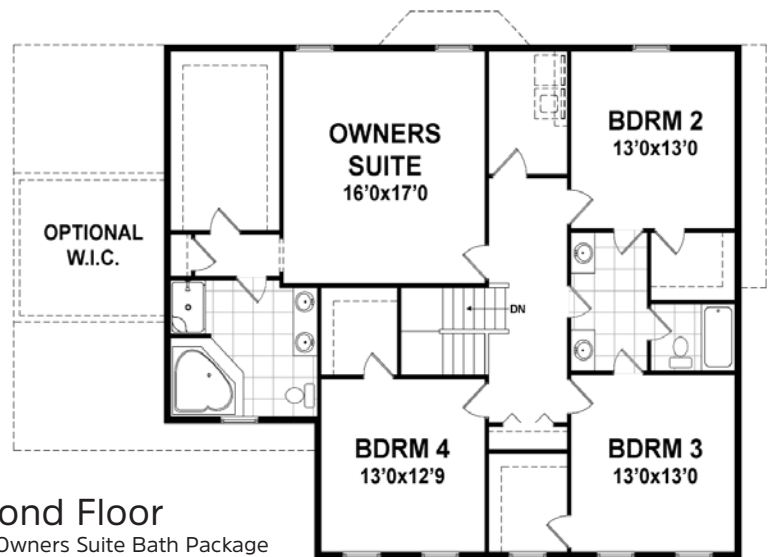

## Traditional Elevation

Options Shown: Facing Package 3, Front Door Sidelites, Dormers, Half Round Windows, Copper Porch Roof and Side Load Garage

**First Floor**  
9ft. Ceilings  
Options Shown: Family Fireplace

**Second Floor**  
Options Shown: Owners Suite Bath Package

### Heritage Elevation

Options Shown: Facing Package 3 and Side Load Garage