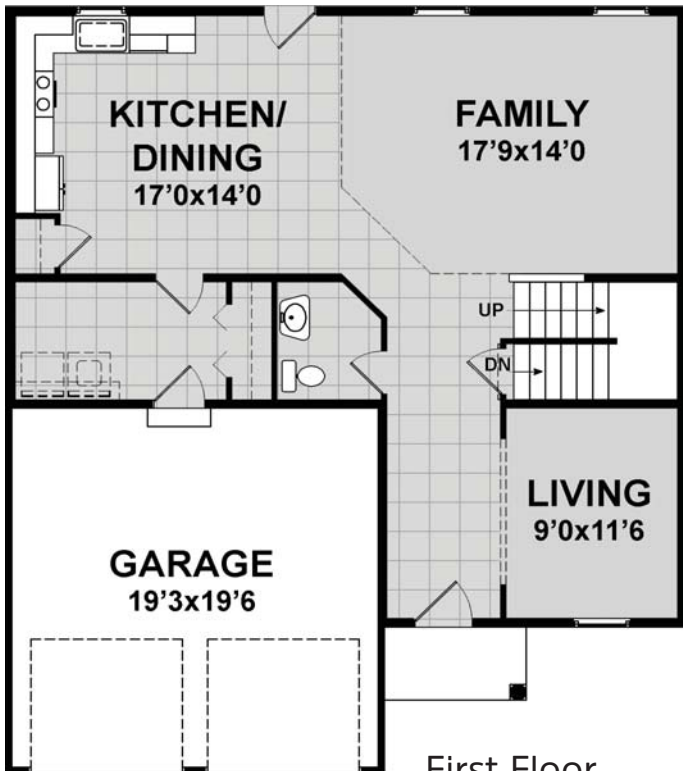

Heritage Elevation

Options Shown: Facing Package 3, Front Door Surround and Carriage Style Garage Door

First Floor
8ft. Ceilings

Second Floor
Options Shown:
Owners Bath Package

Traditional Elevation

Options Shown: Facing Package 2 with Brick, Front Door Surround and Carriage Style Garage Door

Vintage Elevation

Options Shown: Facing Package 3, Front Door Surround and Carriage Style Garage Door